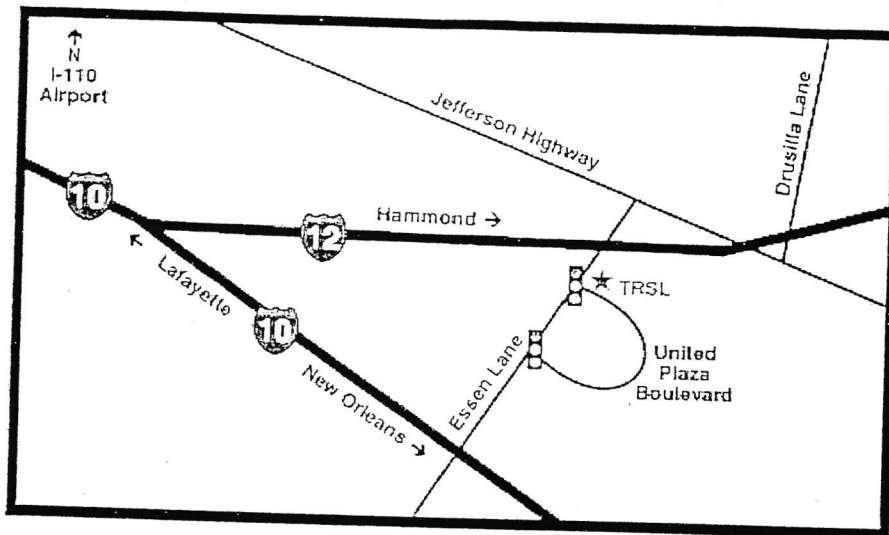

TRSL is located in Baton Rouge in the Louisiana Retirement Systems Building at 8401 United Plaza Boulevard, which runs off of Essen Lane between Interstates 10 and 12.

From Lafayette, exit I-10 and turn left on Essen Lane, or exit I-12 and turn right on Essen Lane.

From New Orleans, exit I-10 and turn right on Essen Lane.

From Hammond, exit I-12 at the Jefferson Highway/Drusilla Lane exit, turn left on Drusilla Lane, then right on Jefferson Highway. Proceed to Essen Lane and turn left.